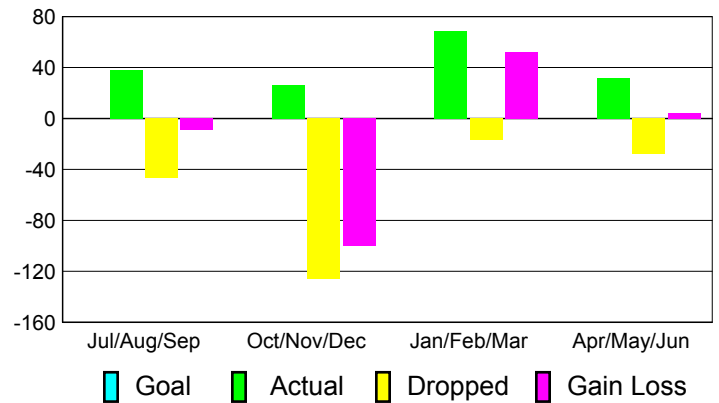

Membership Results 2010-2011

Goal, New, Dropped, Gain/Loss

Comparison of Membership Gain/Loss

Current Year Compared to the Previous Year