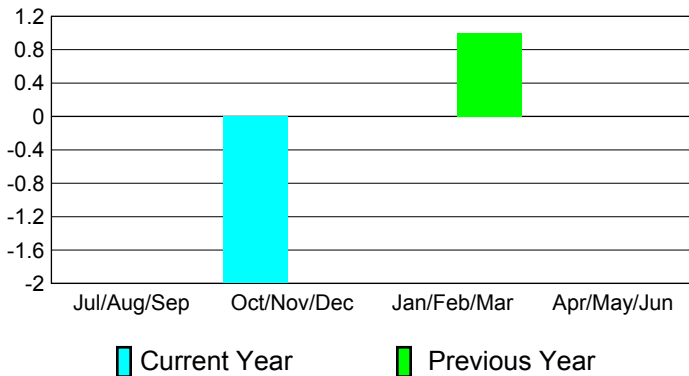

Club Results 2010-2011

Goal, New, Dropped, Gain/Loss

Comparison of Club Gain/Loss

Current Year Compared to the Previous Year

YTD Status Quo Clubs 2010-2011

Status Quo Clubs Compared to Status Quo Members

MEMBERSHIP