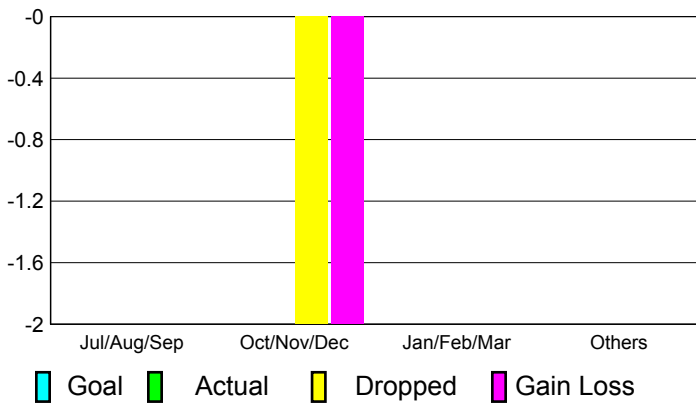

2010-2011 GMT Reports for District (or Undistricted) **District 301 E**

GMT: **Doctor DATUK K NAGARATN**, Location: **PHILIPPINES**

GMT CA: **5**

CLUBS

Club Results
2010-2011

Clubs
2009-2010

Month	New Club Goal	Actual New Clubs	Actual Dropped Clubs	Gain/Loss of Clubs	Gain/Loss of Clubs
Jul/Aug/Sep	0	0	0	0	0
Oct/Nov/Dec	0	0	-2	-2	0
Jan/Feb/Mar	0	0	0	0	1
Apr/May/June	0	0	0	0	0
Totals	0	0	-2	-2	1

Club Results 2010-2011

Goal, New, Dropped, Gain/Loss

Comparison of Club Gain/Loss

Current Year Compared to the Previous Year

YTD Status Quo Clubs 2010-2011

Status Quo Clubs Compared to Status Quo Members

MEMBERSHIP