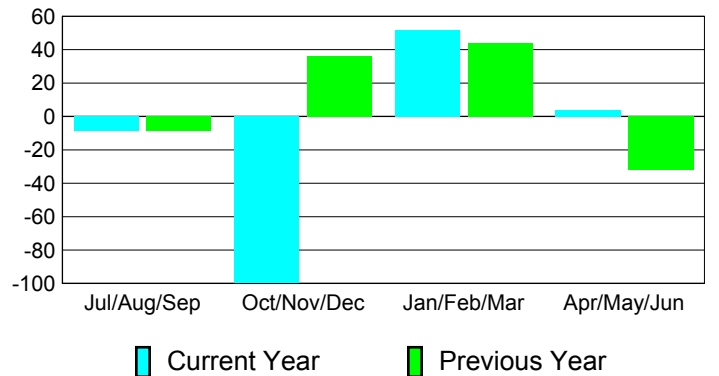

Membership Results
2010-2011

Membership
2009-2010

Month	Net Memb Goal	Actual New Memb	Actual Dropped Memb	Gain/Loss of Memb	Gain/Loss of Memb
Jul/Aug/Sep	0	38	-47	-9	-9
Oct/Nov/Dec	0	26	-126	-100	36
Jan/Feb/Mar	0	69	-17	52	44
Apr/May/June	0	32	-28	4	-32
Totals	0	165	-218	-53	39

Membership Results 2010-2011

Goal, New, Dropped, Gain/Loss

Comparison of Membership Gain/Loss

Current Year Compared to the Previous Year

Gender Comparison 2010-2011

Jul/Aug/Sep

Oct/Nov/Dec

Jan/Feb/Mar

Apr/May/June

Male

Female